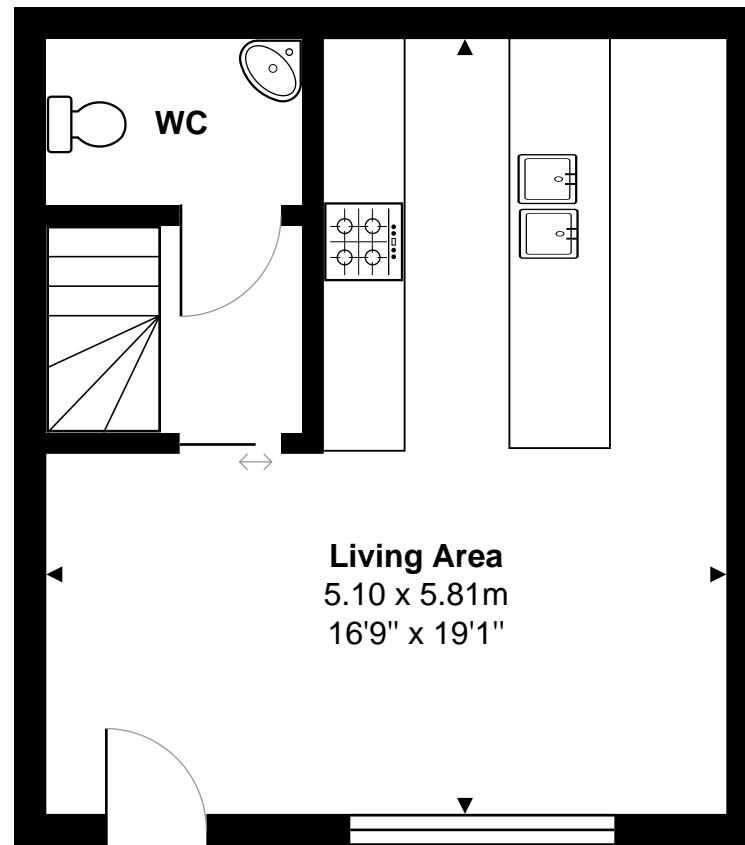

Cornelius Mews

Ground Floor
Area: 29.6 m² ... 319 ft²

First Floor
Area: 29.6 m² ... 319 ft²

Total Area: 59.3 m² ... 638 ft²

All measurements are approximate and for display purposes only