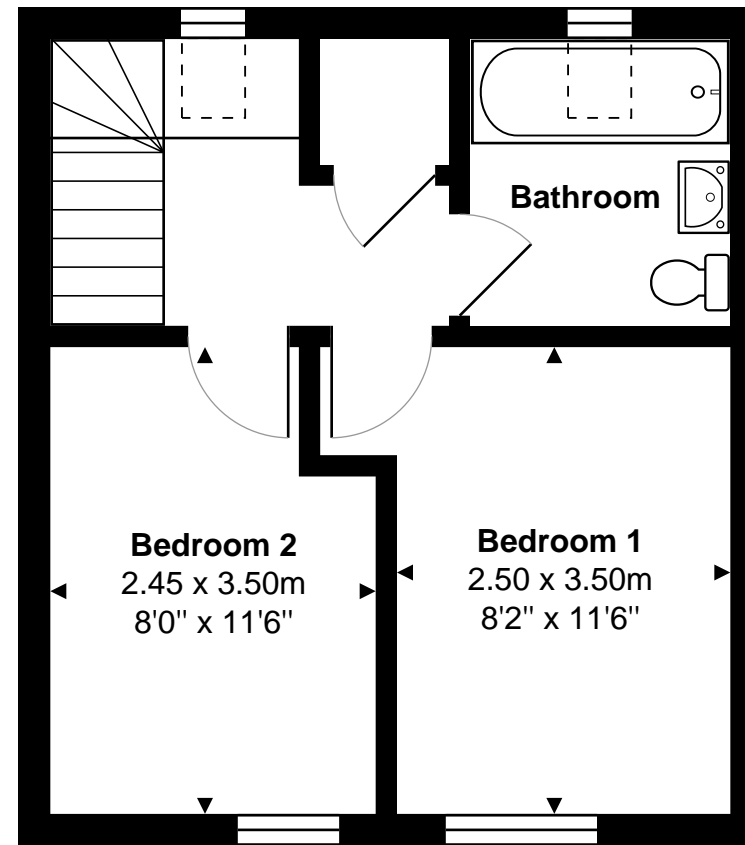

Cornelius Mews

Ground Floor
Area: 29.6 m² ... 319 ft²

First Floor
Area: 29.6 m² ... 319 ft²

Total Area: 59.3 m² ... 638 ft²

All measurements are approximate and for display purposes only