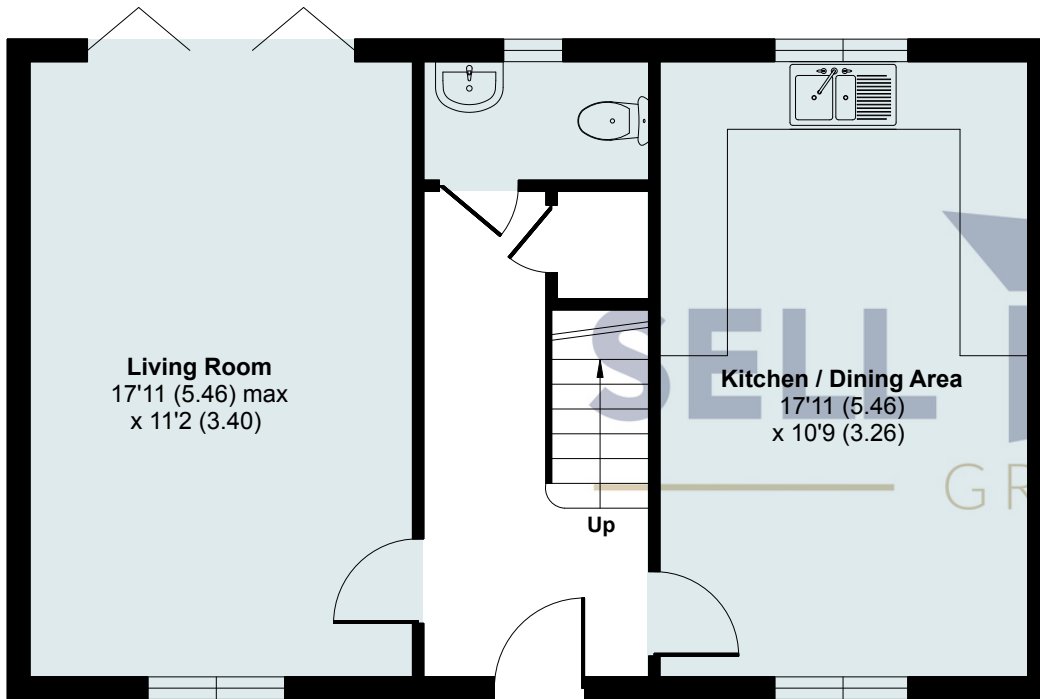

Welch Close, Henlow , SG16 6BS

GROUND FLOOR- 520 sq ft / 48 sq m

FIRST FLOOR- 520 sq ft / 48 sq m