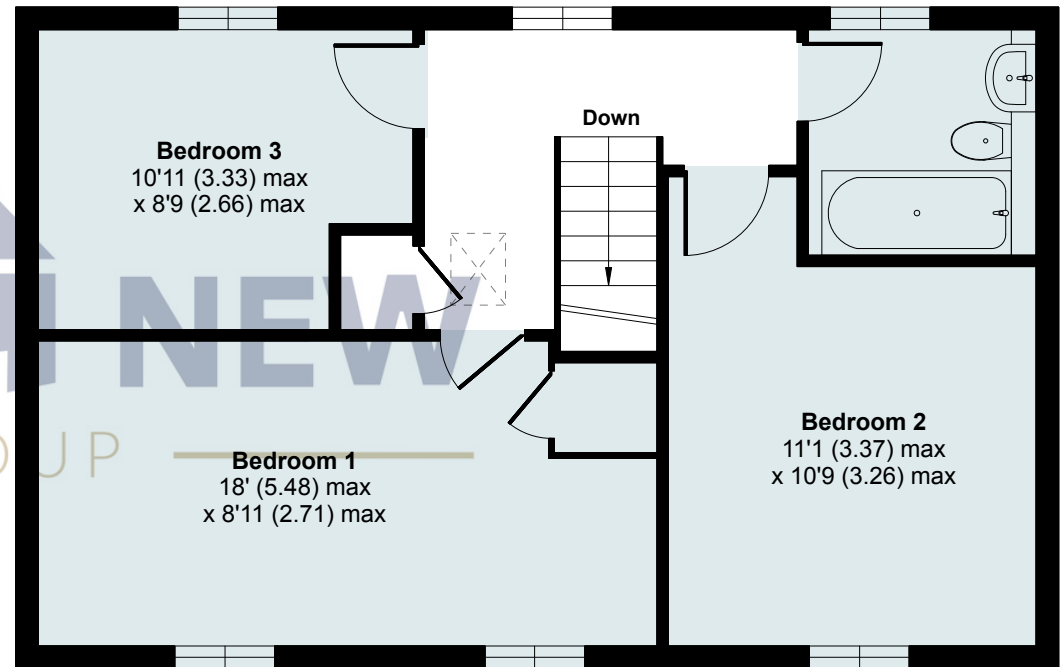

Welch Close, Henlow , SG16 6BS

GROUND FLOOR- 520 sq ft / 48 sq m

FIRST FLOOR- 520 sq ft / 48 sq m