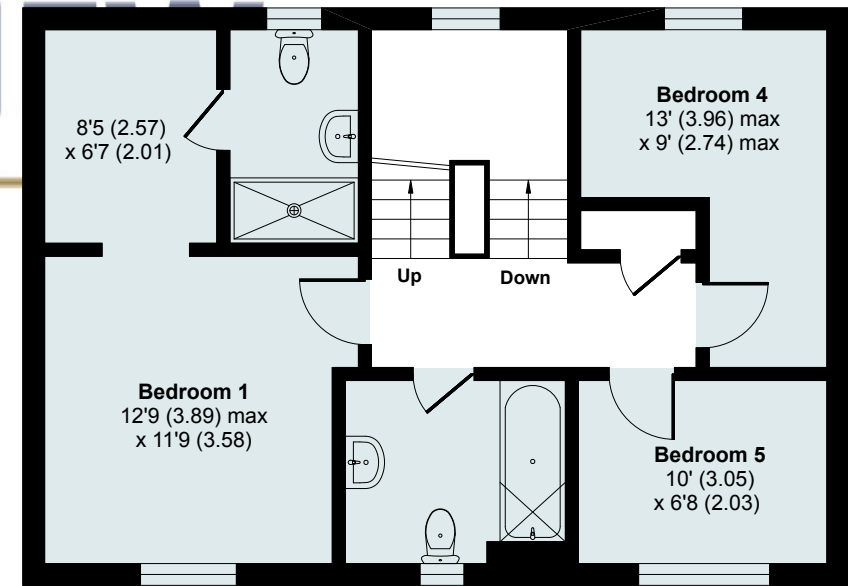

# Nightingale Road, Great Barford, Bedford, MK44 3FH

**GARAGE-** 253 sq ft / 24 sq m

**GROUND FLOOR-** 690 sq ft / 64 sq m

**SECOND FLOOR-** 293 sq ft / 27 sq m

**FIRST FLOOR-** 611 sq ft / 57 sq m