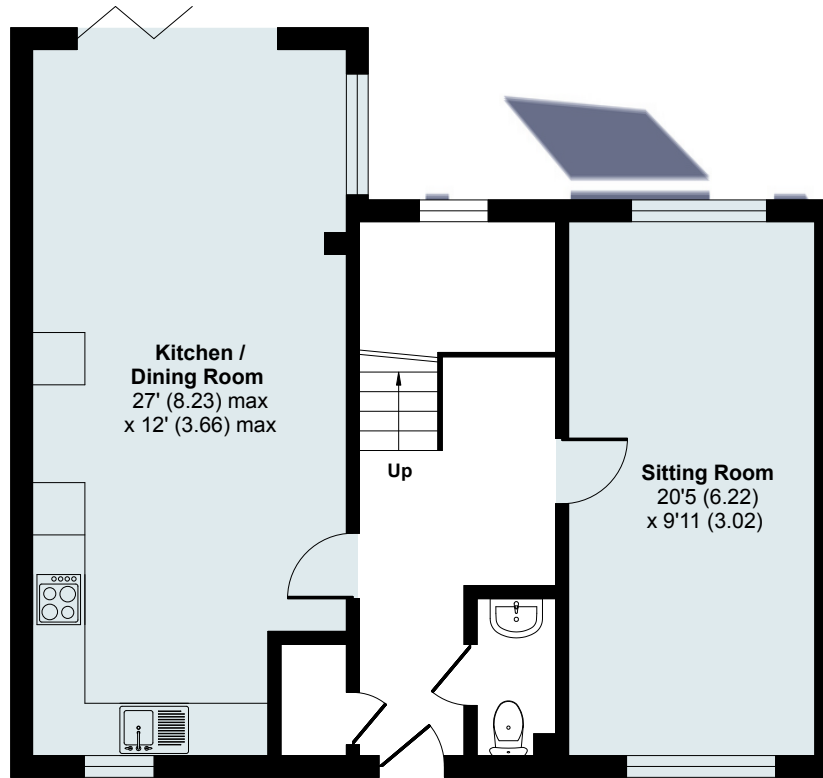

# Nightingale Road, Great Barford, Bedford, MK44 3FH

**GARAGE-** 253 sq ft / 24 sq m

**GROUND FLOOR-** 690 sq ft / 64 sq m

**SECOND FLOOR-** 293 sq ft / 27 sq m

**FIRST FLOOR-** 611 sq ft / 57 sq m