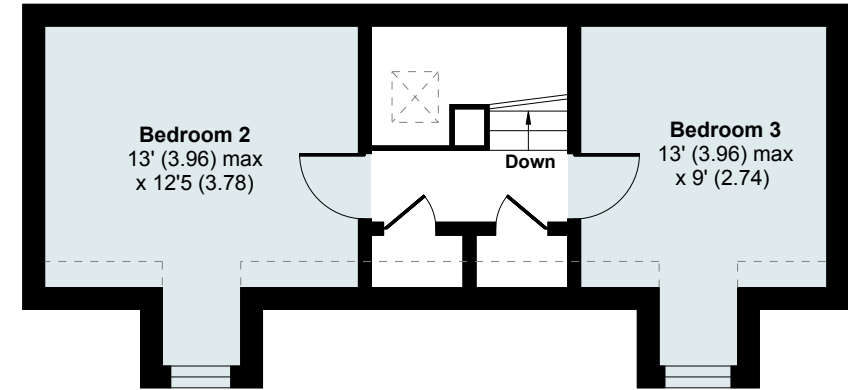

# Nightingale Road, Great Barford, Bedford, MK44 3FH

**GARAGE-** 253 sq ft / 24 sq m

**GROUND FLOOR-** 690 sq ft / 64 sq m

**SECOND FLOOR-** 293 sq ft / 27 sq m

**FIRST FLOOR-** 611 sq ft / 57 sq m