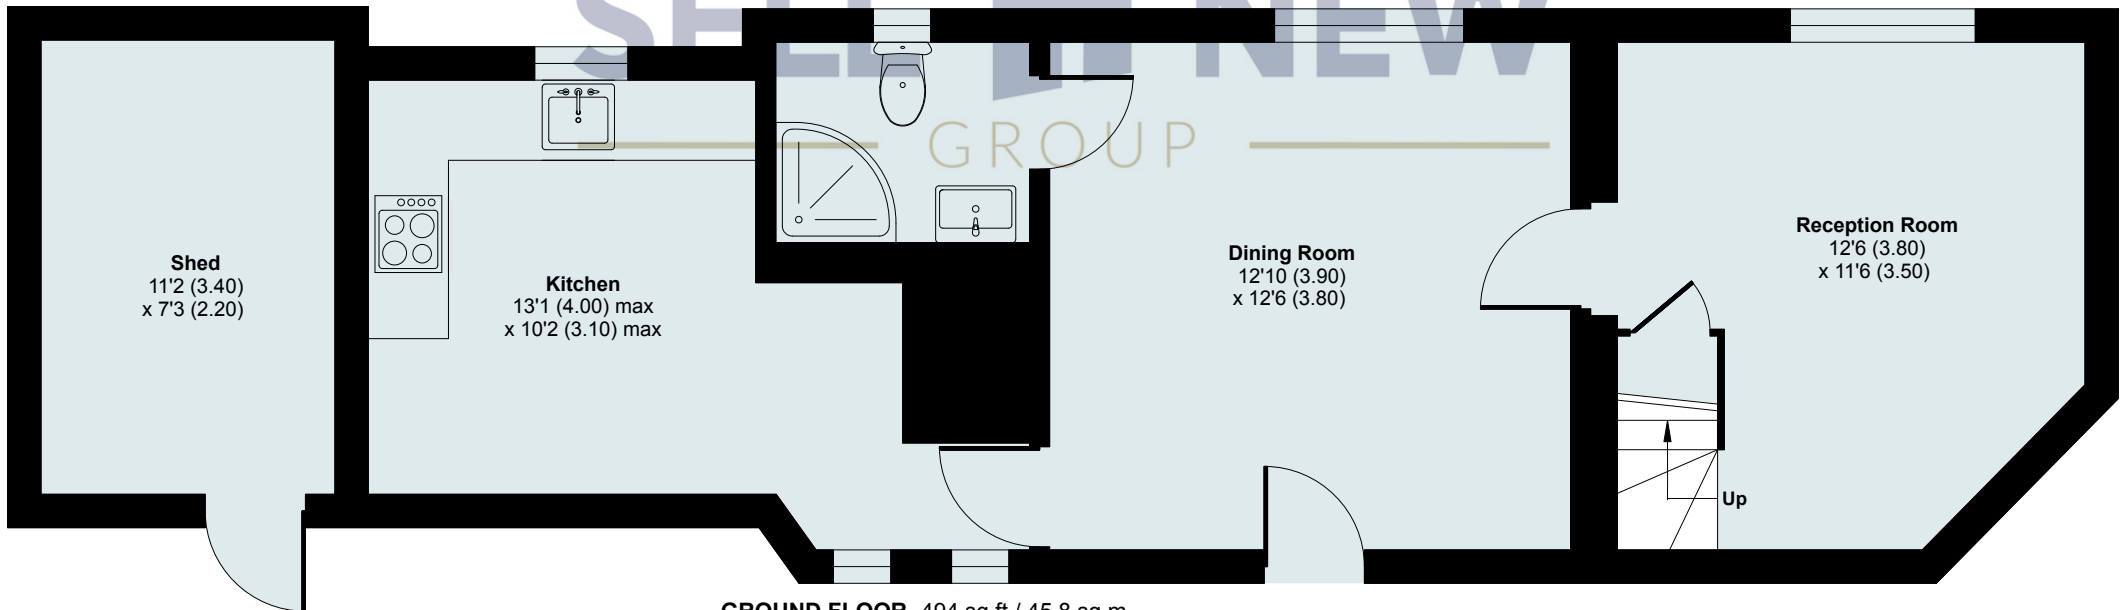

West End, Elstow, Bedford, MK42 9XS

FIRST FLOOR- 306 sq ft / 28.4 sq m

GROUND FLOOR- 494 sq ft / 45.8 sq m