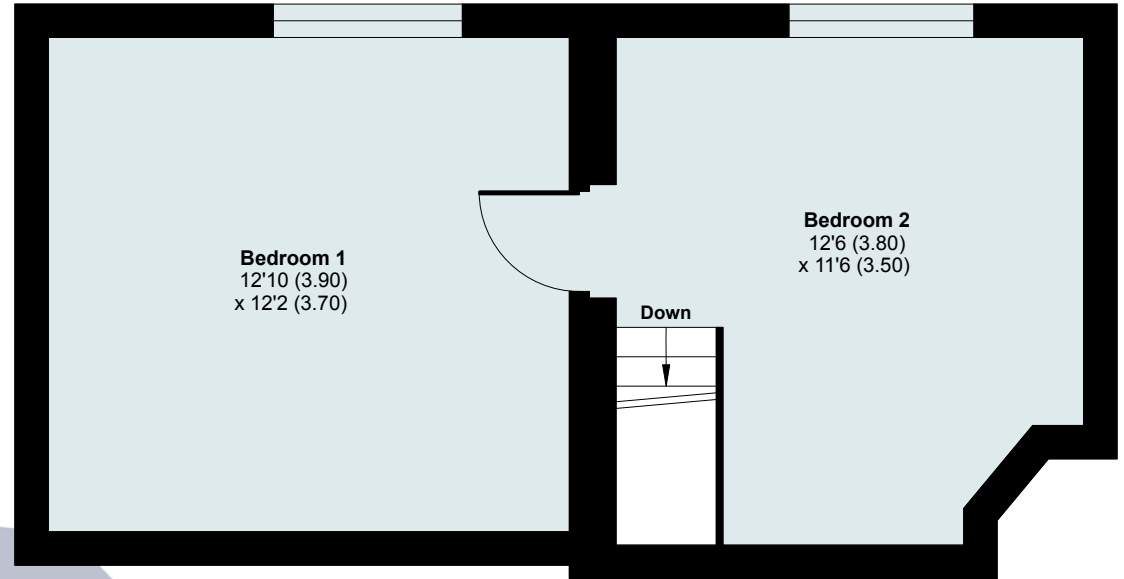

West End, Elstow, Bedford, MK42 9XS

FIRST FLOOR- 306 sq ft / 28.4 sq m

GROUND FLOOR- 494 sq ft / 45.8 sq m