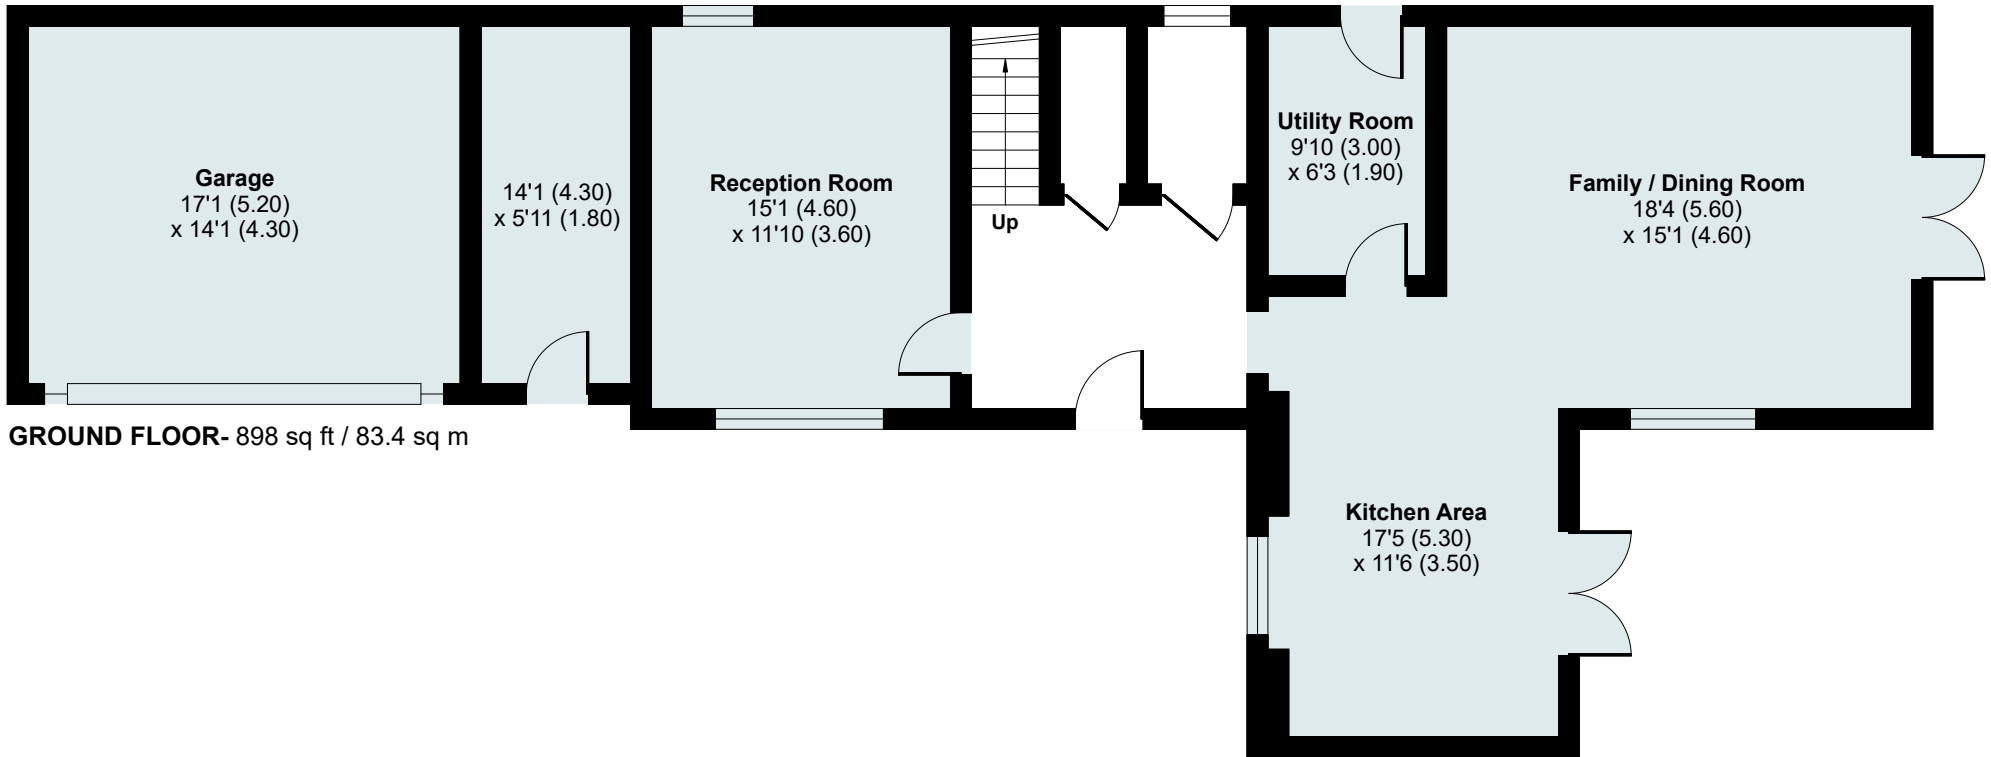

# The Meadows, Dunstable, LU5 6KP

FIRST FLOOR- 751 sq ft / 69.7 sq m

GROUND FLOOR- 898 sq ft / 83.4 sq m