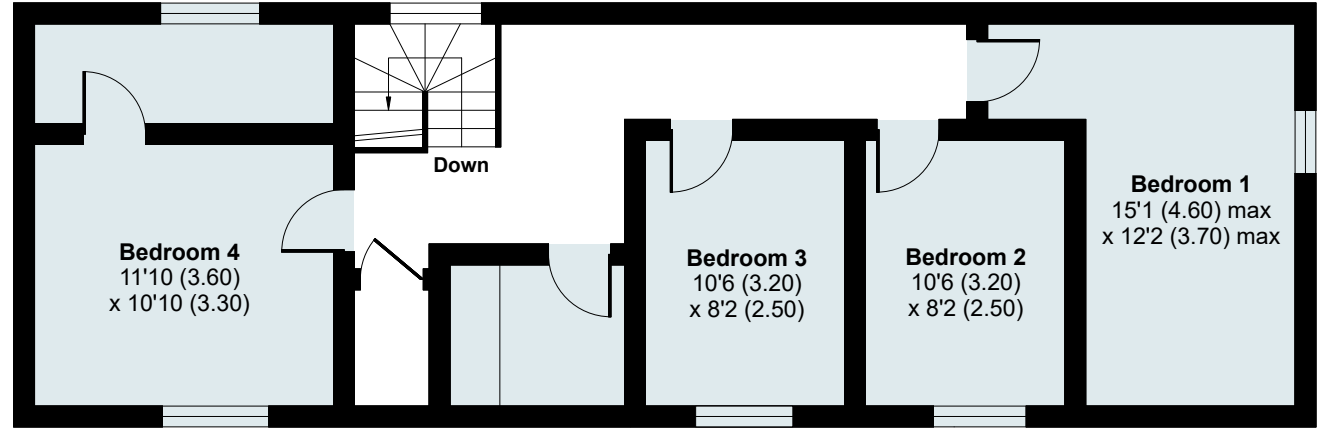

# The Meadows, Dunstable, LU5 6KP

FIRST FLOOR- 751 sq ft / 69.7 sq m

GROUND FLOOR- 898 sq ft / 83.4 sq m