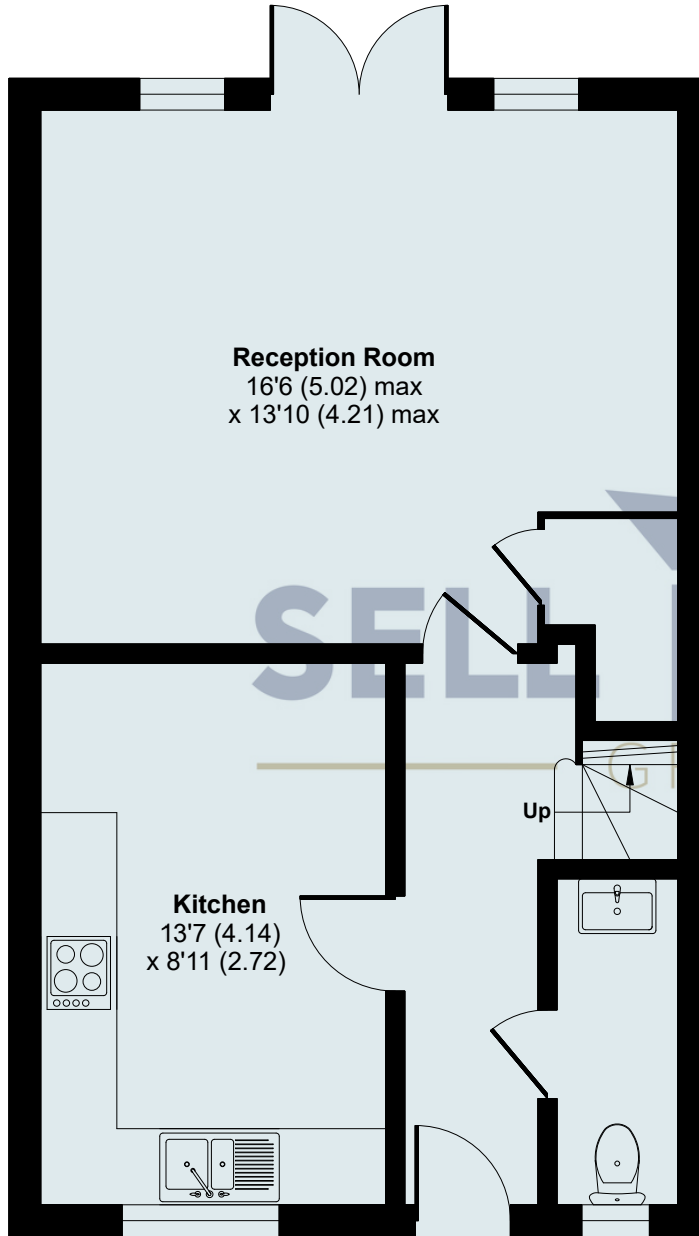

Dunstable Road, Studham, Dunstable, LU6 2QG

GROUND FLOOR - 466 sq ft / 43.2 sq m

FIRST FLOOR - 466 sq ft / 43.2 sq m