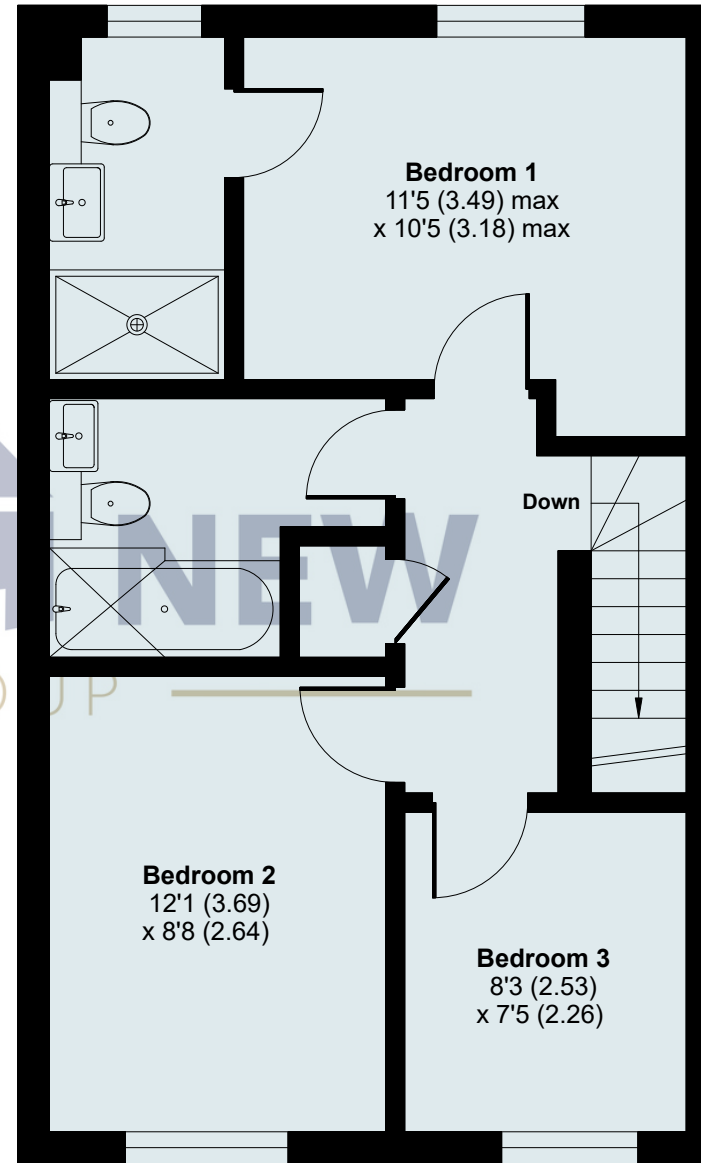

Dunstable Road, Studham, Dunstable, LU6 2QG

GROUND FLOOR - 466 sq ft / 43.2 sq m

FIRST FLOOR - 466 sq ft / 43.2 sq m