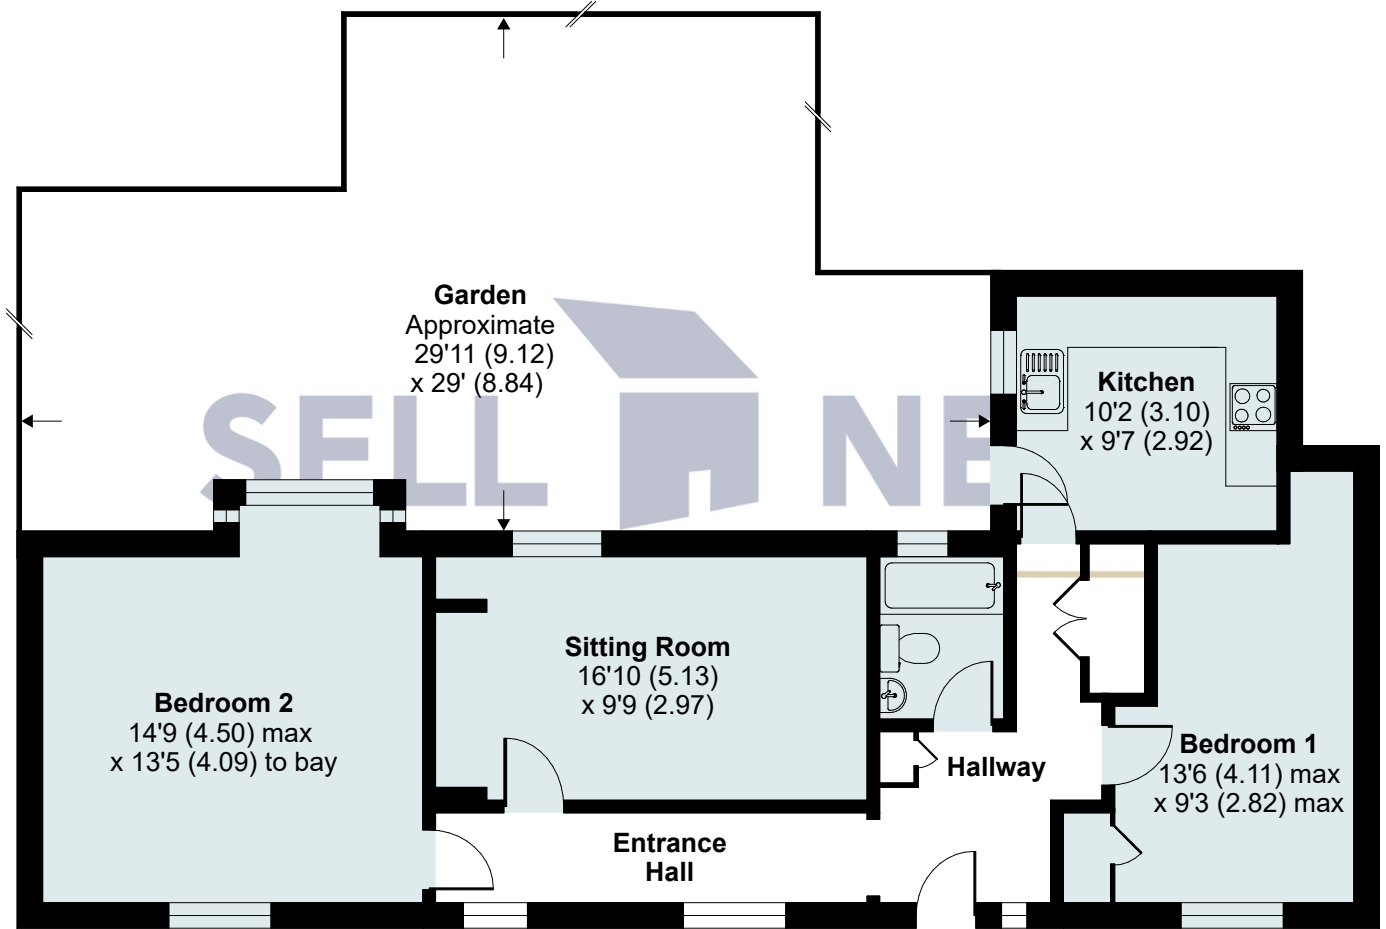

Bunyans Mead, Elstow, Bedford, MK42 9XY

GROUND FLOOR- 816 sq ft / 75.8 sq m