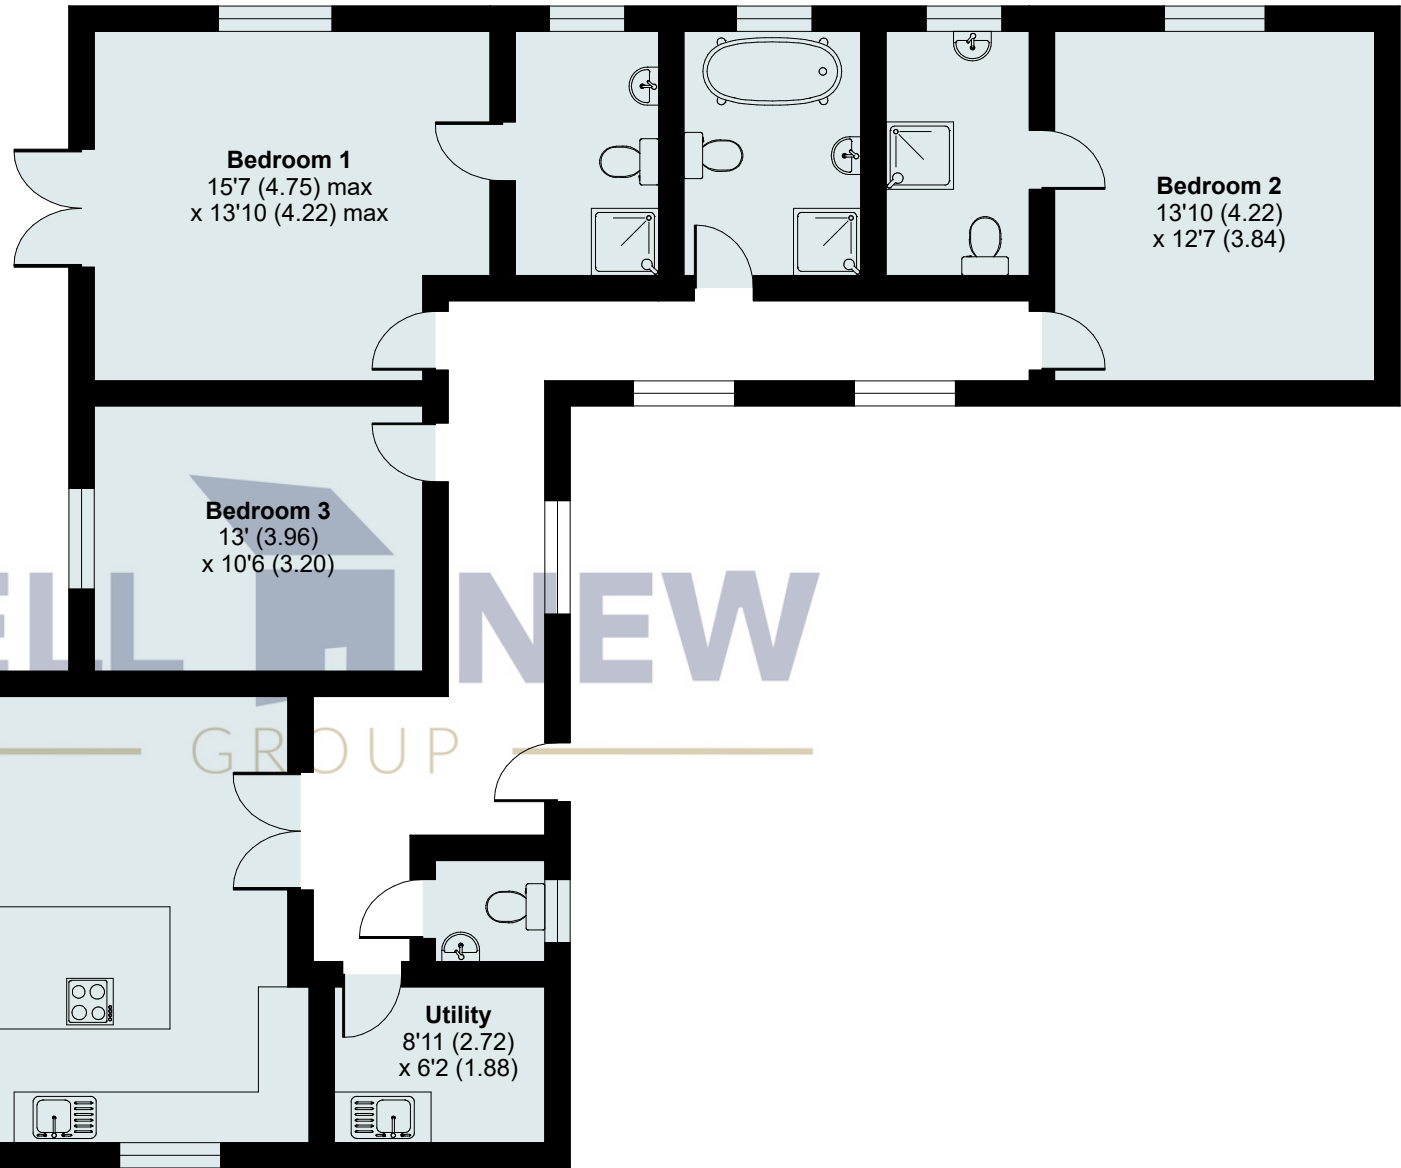

Chaul End Road, Caddington, Luton, LU1 4AT

GROUND FLOOR - 1807 sq ft / 167.8 sq m