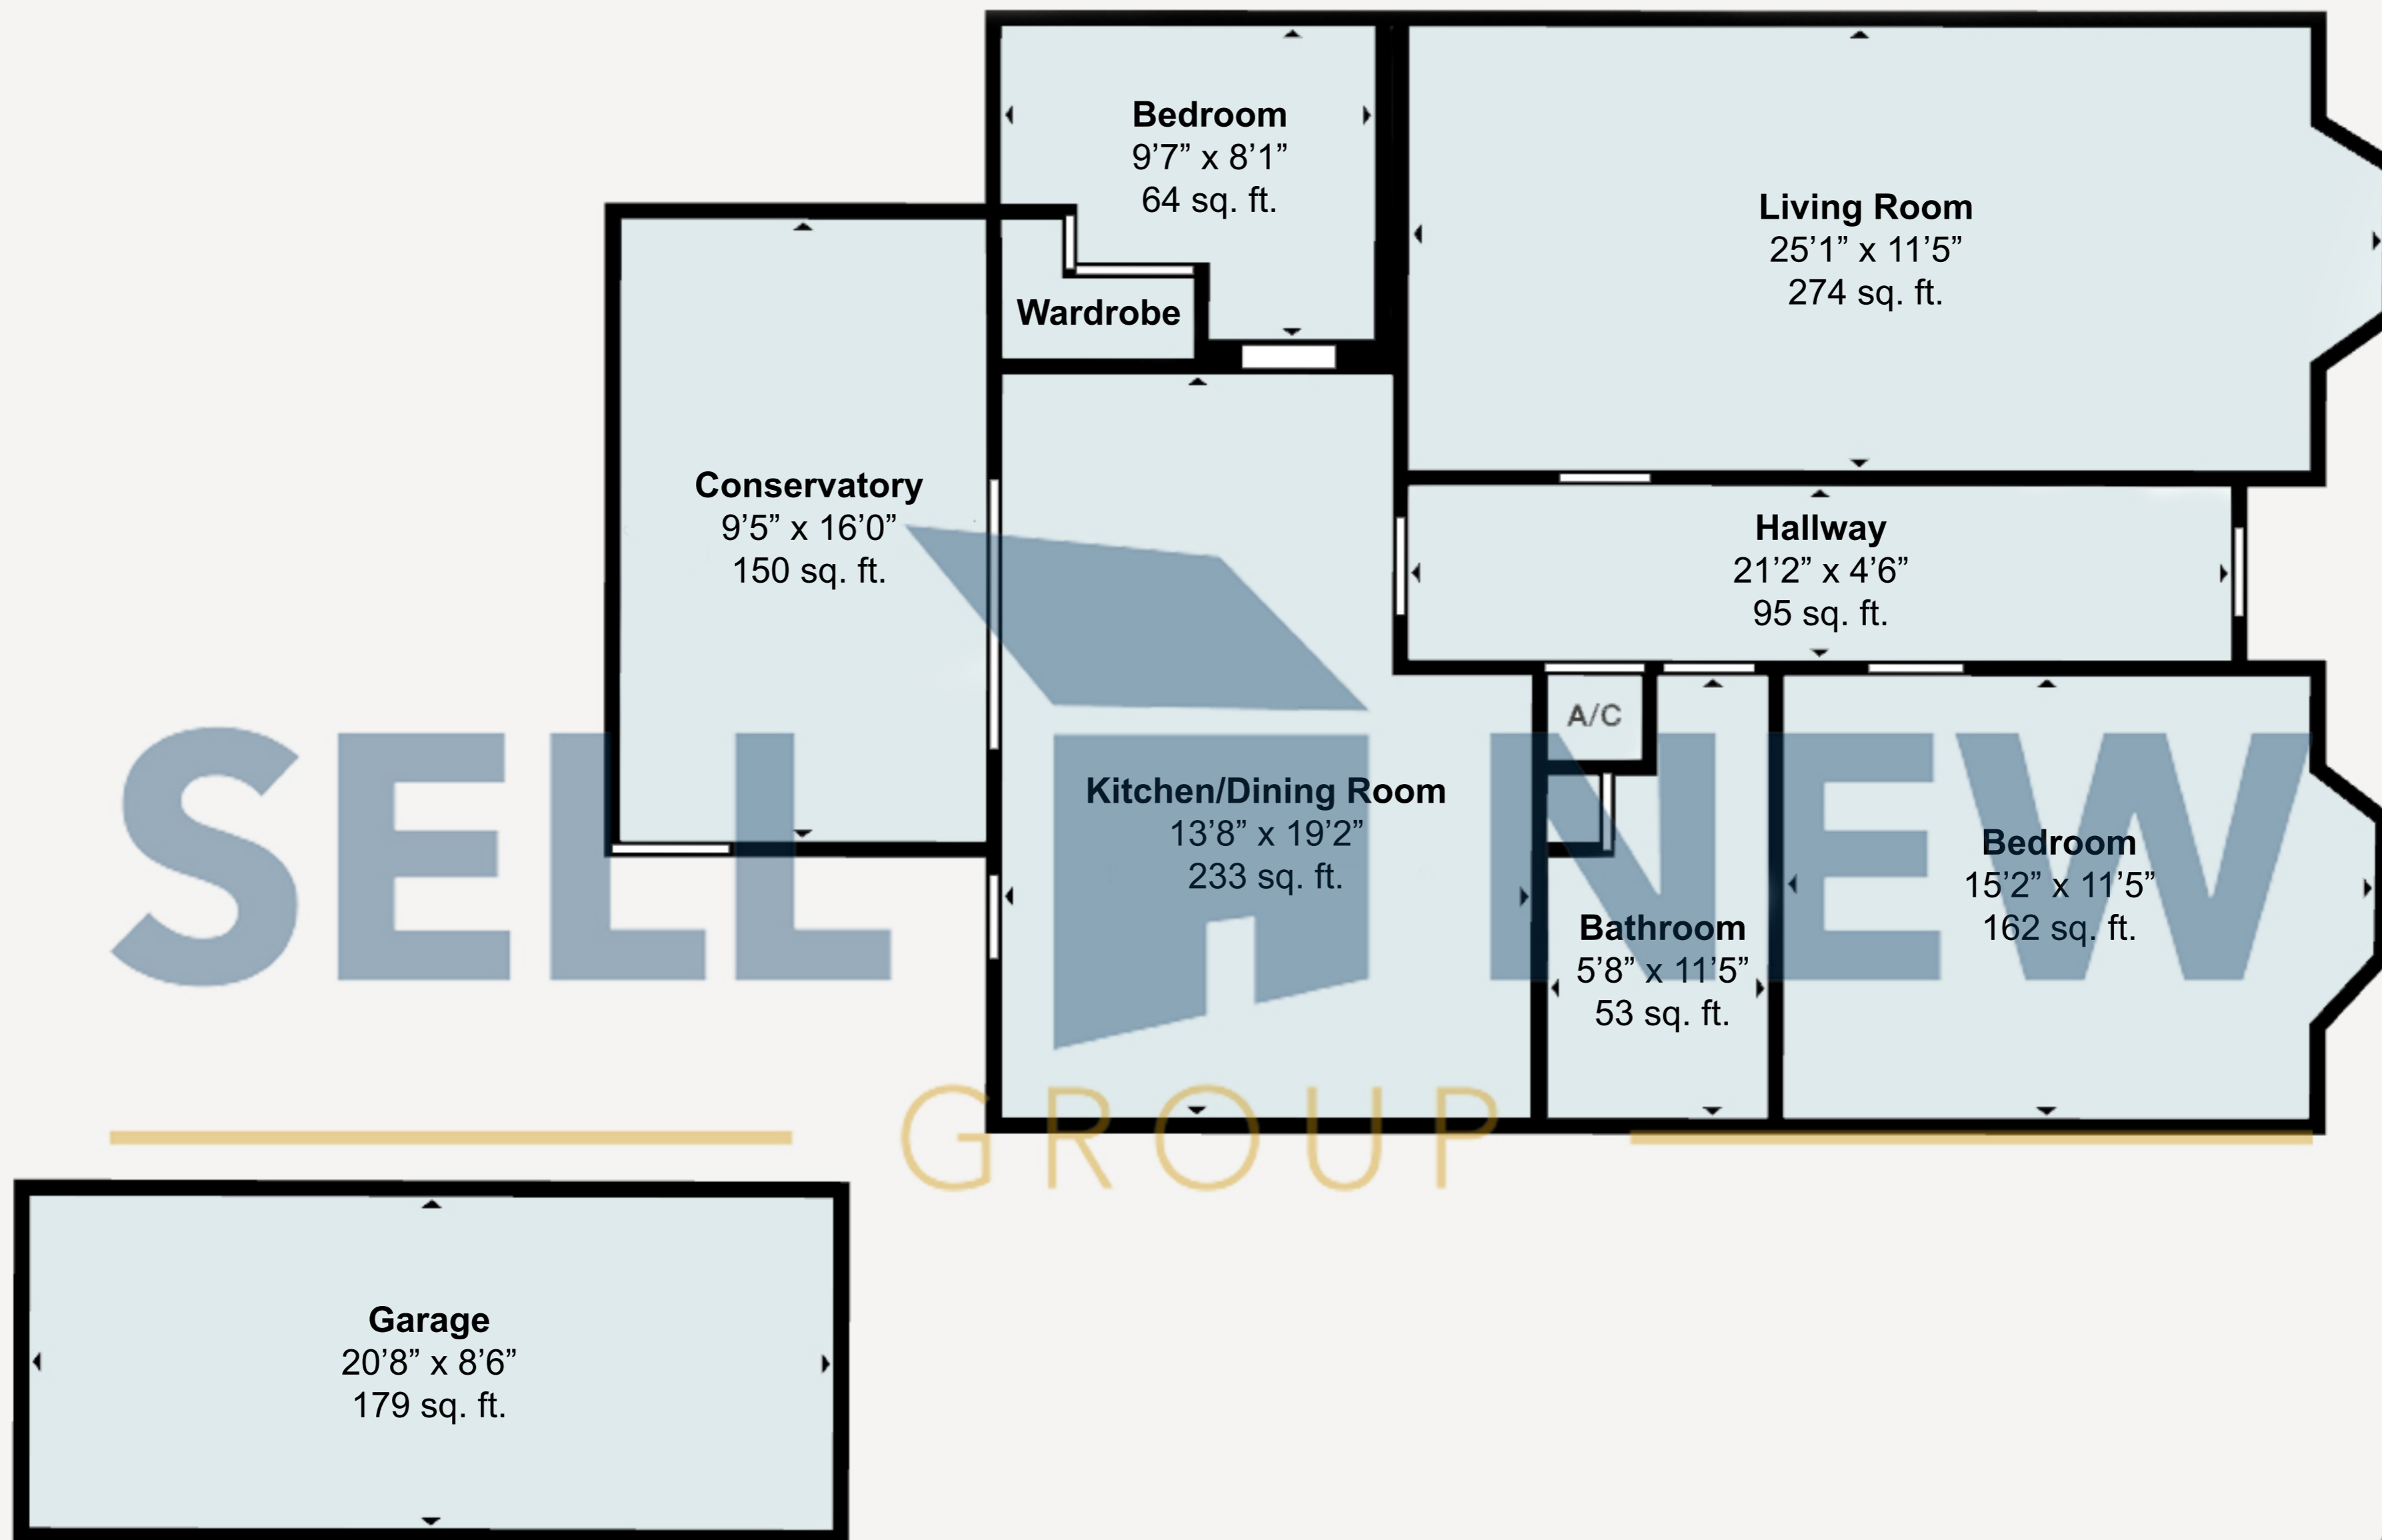

10 Pope Road, Eynesbury, PE19 2TG

 **Matterport Property Report:**

Indoor Scanned Area - Full Property 1,051 sq. ft.

Sizes and dimensions are approximate, actual may vary

Visit 3D space on
 **Matterport**