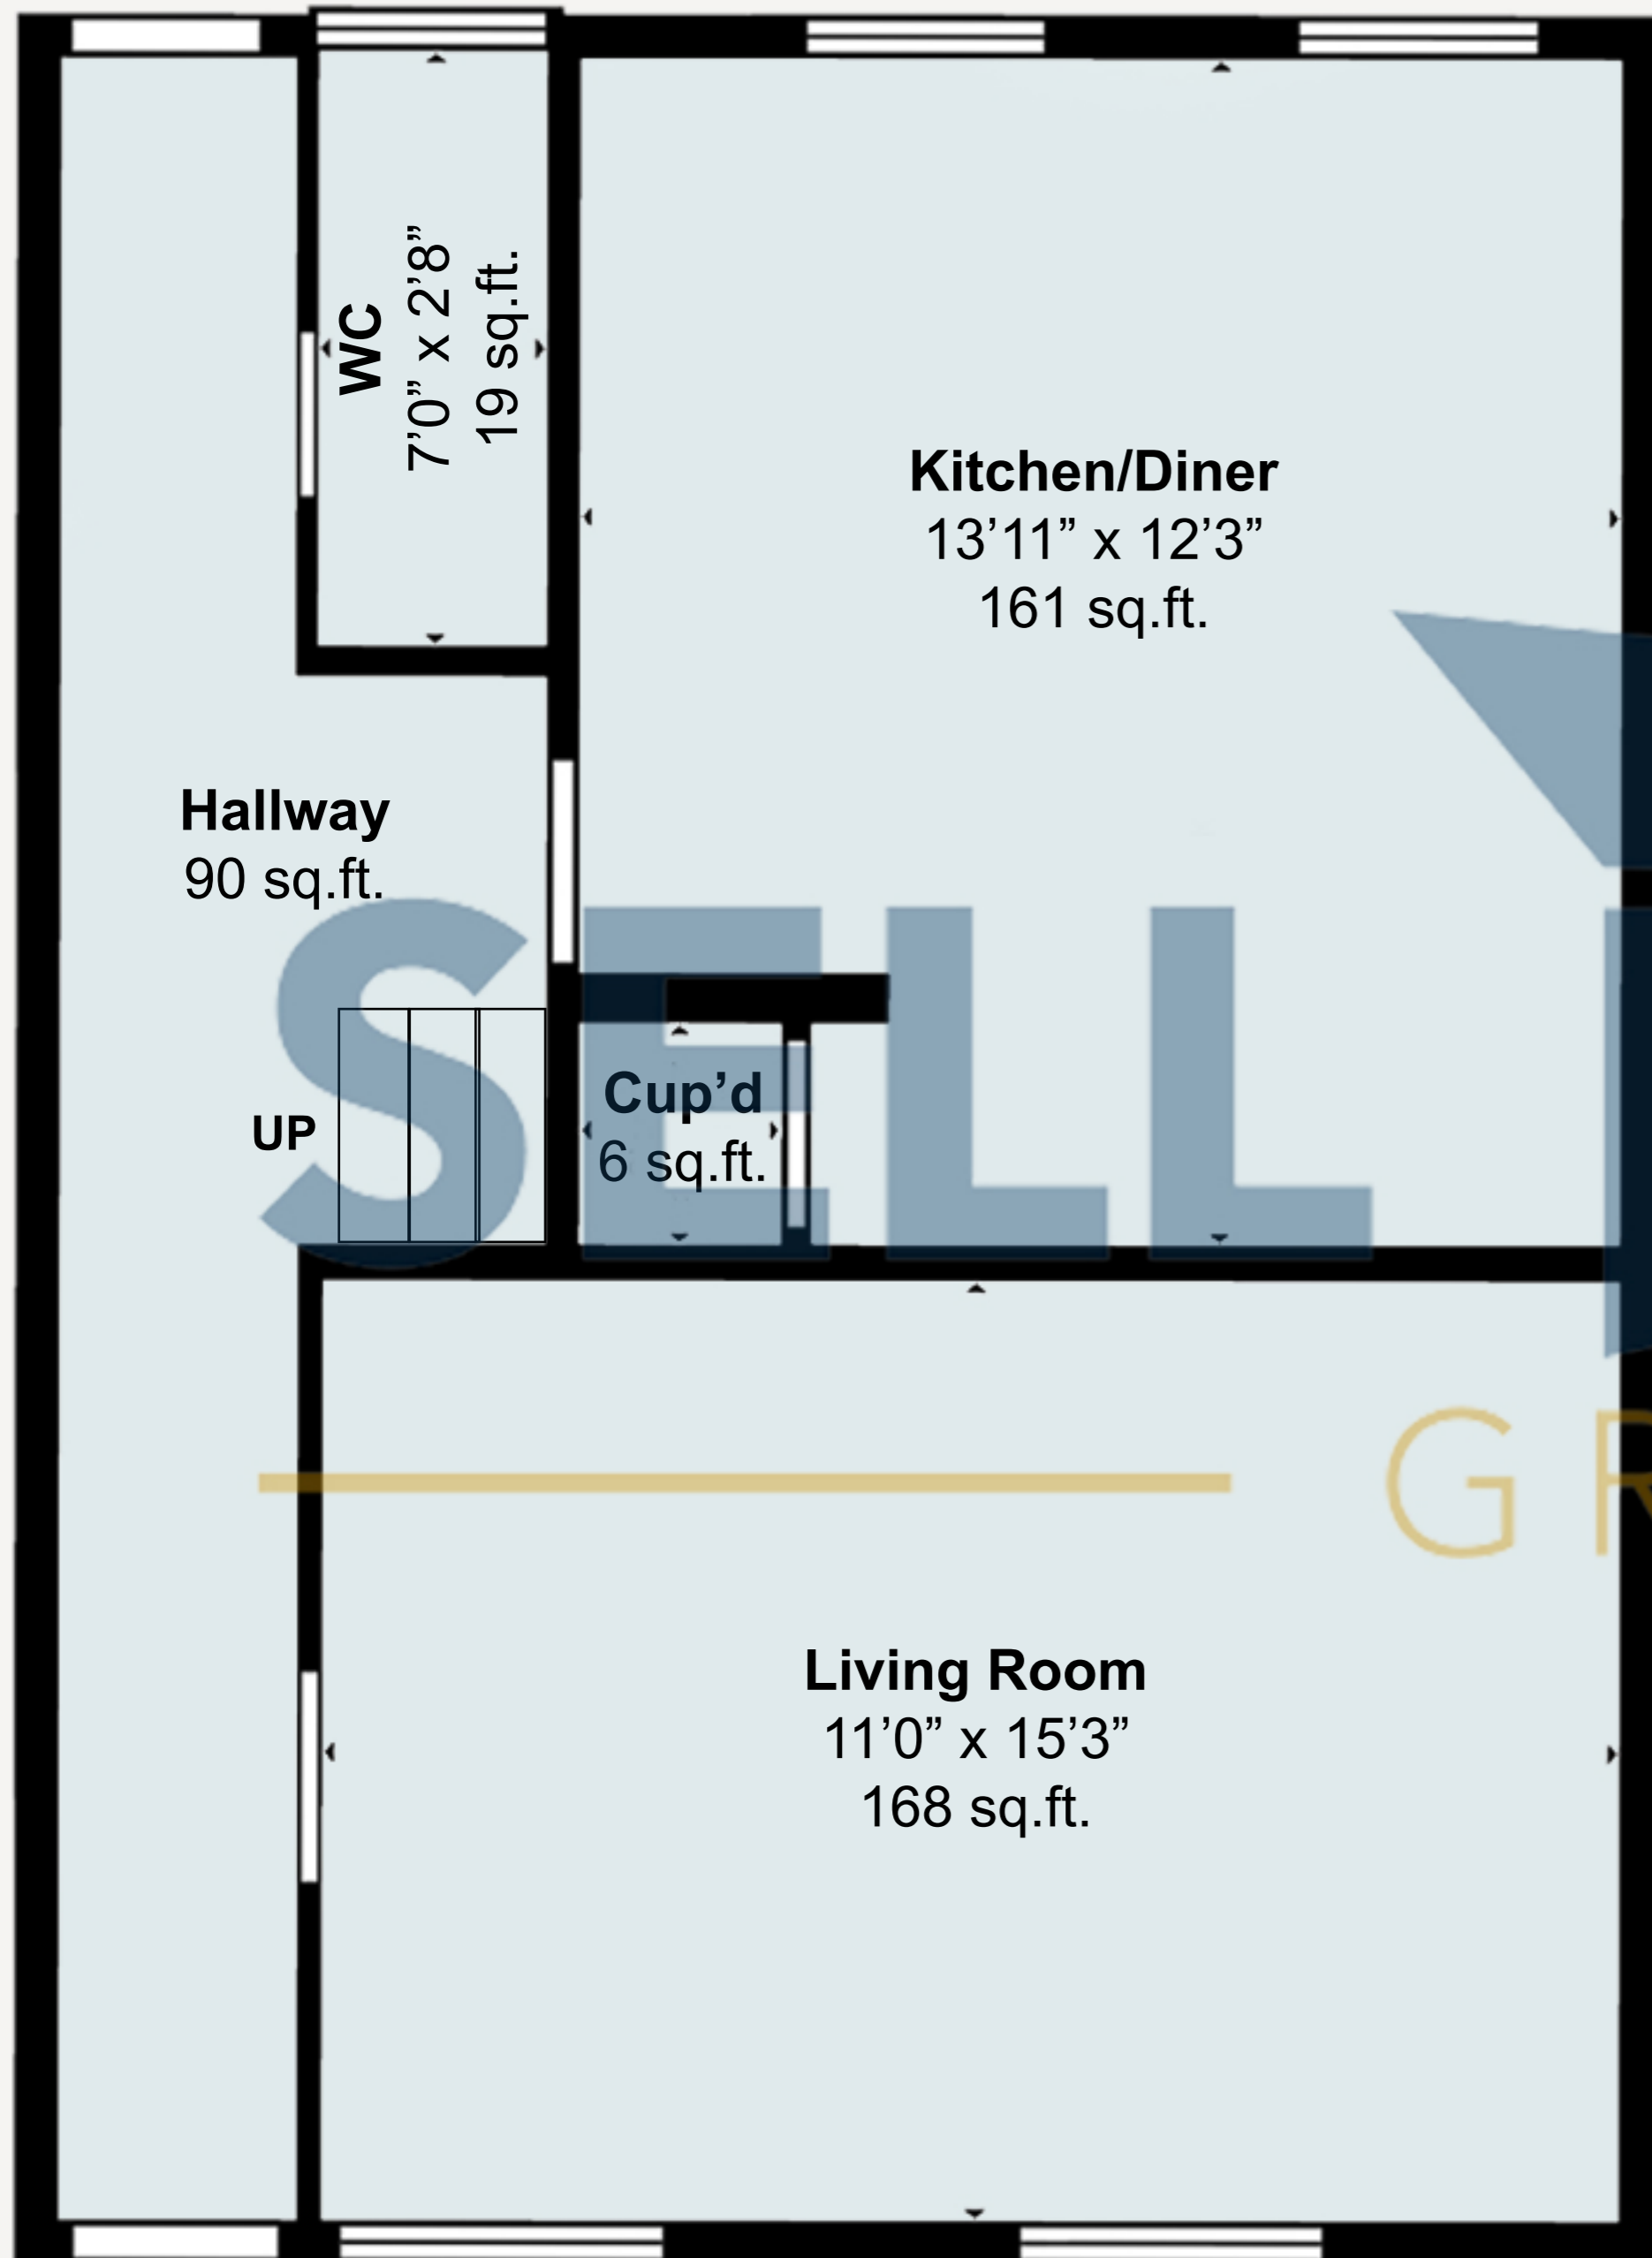

Duck Lane, St. Neots, PE19 2EQ

GROUND FLOOR

Ground Floor - 523 sq.ft.

FIRST FLOOR

First Floor - 530 sq.ft.

Total Area - 1,053 sq.ft.