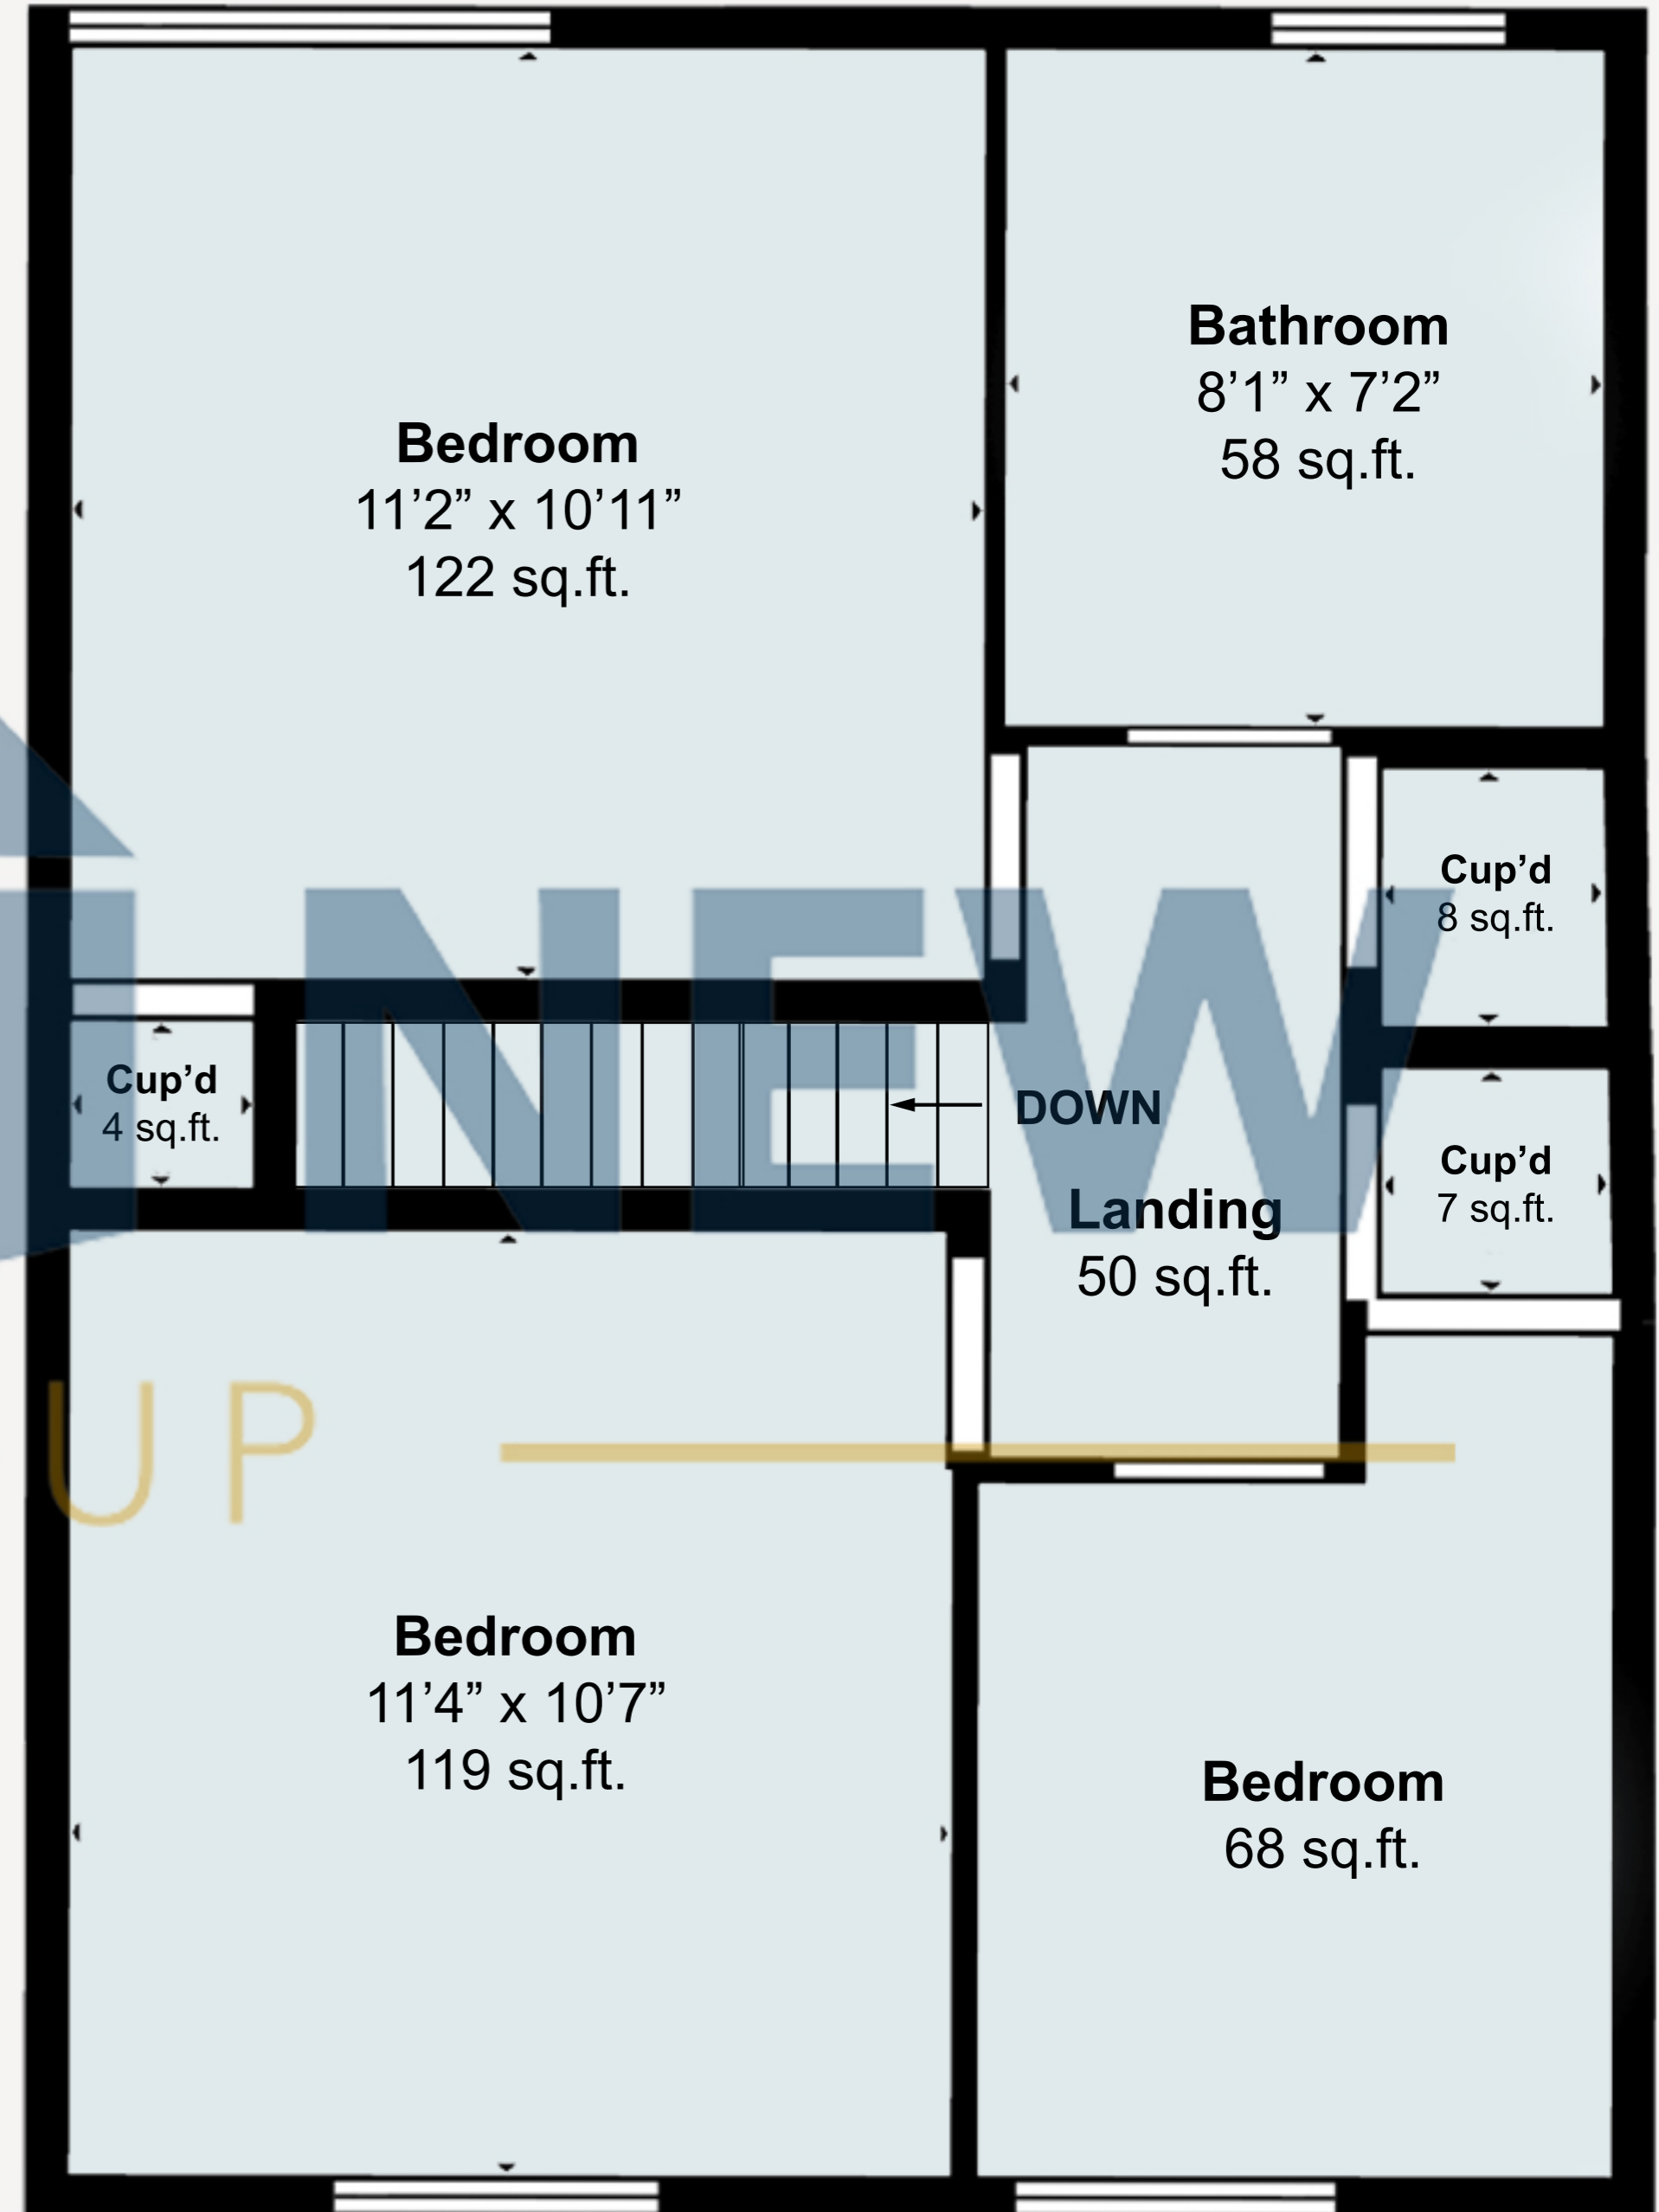

Duck Lane, St. Neots, PE19 2EQ

GROUND FLOOR

Ground Floor - 523 sq.ft.

FIRST FLOOR

First Floor - 530 sq.ft.

Total Area - 1,053 sq.ft.