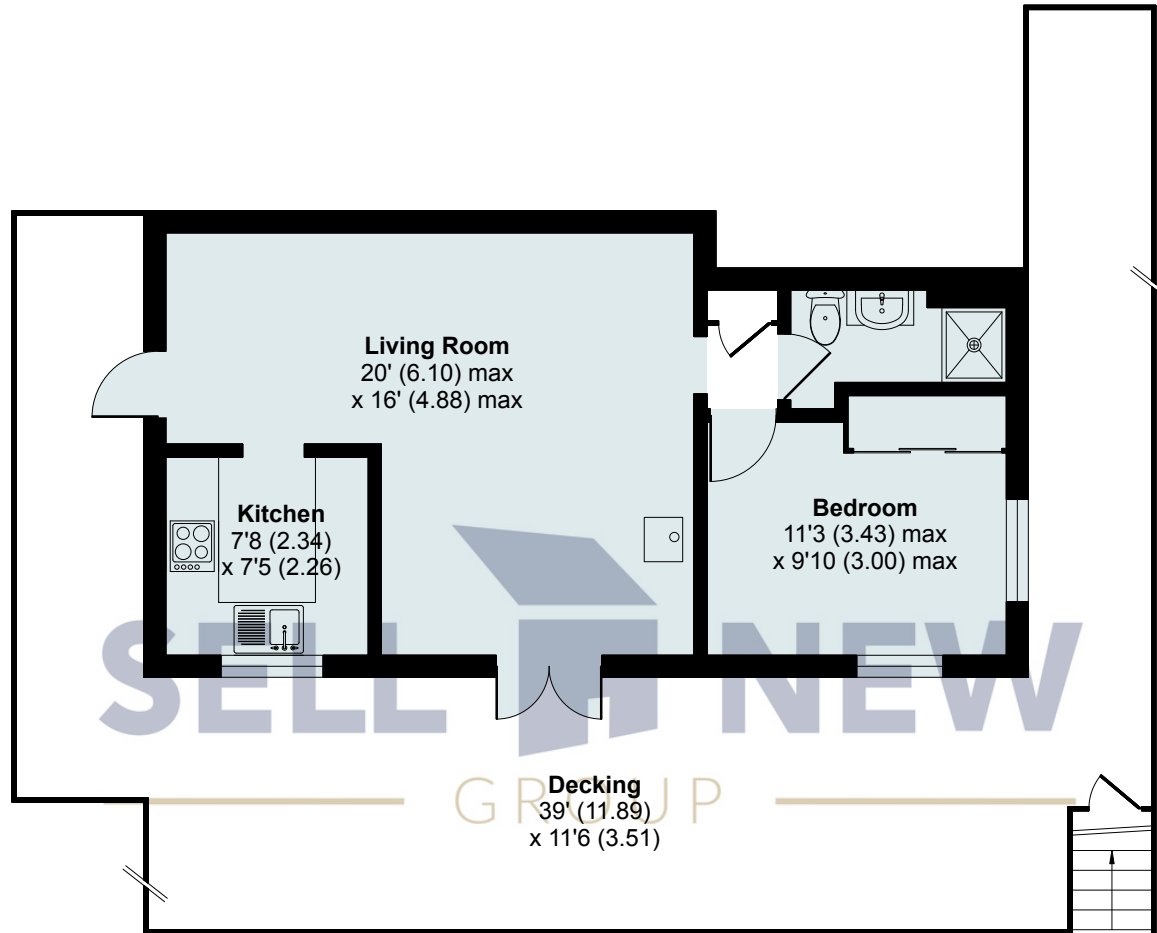

Water Lane, Bedford, MK41 0JH

FIRST FLOOR- 484 sq ft / 50 sq m