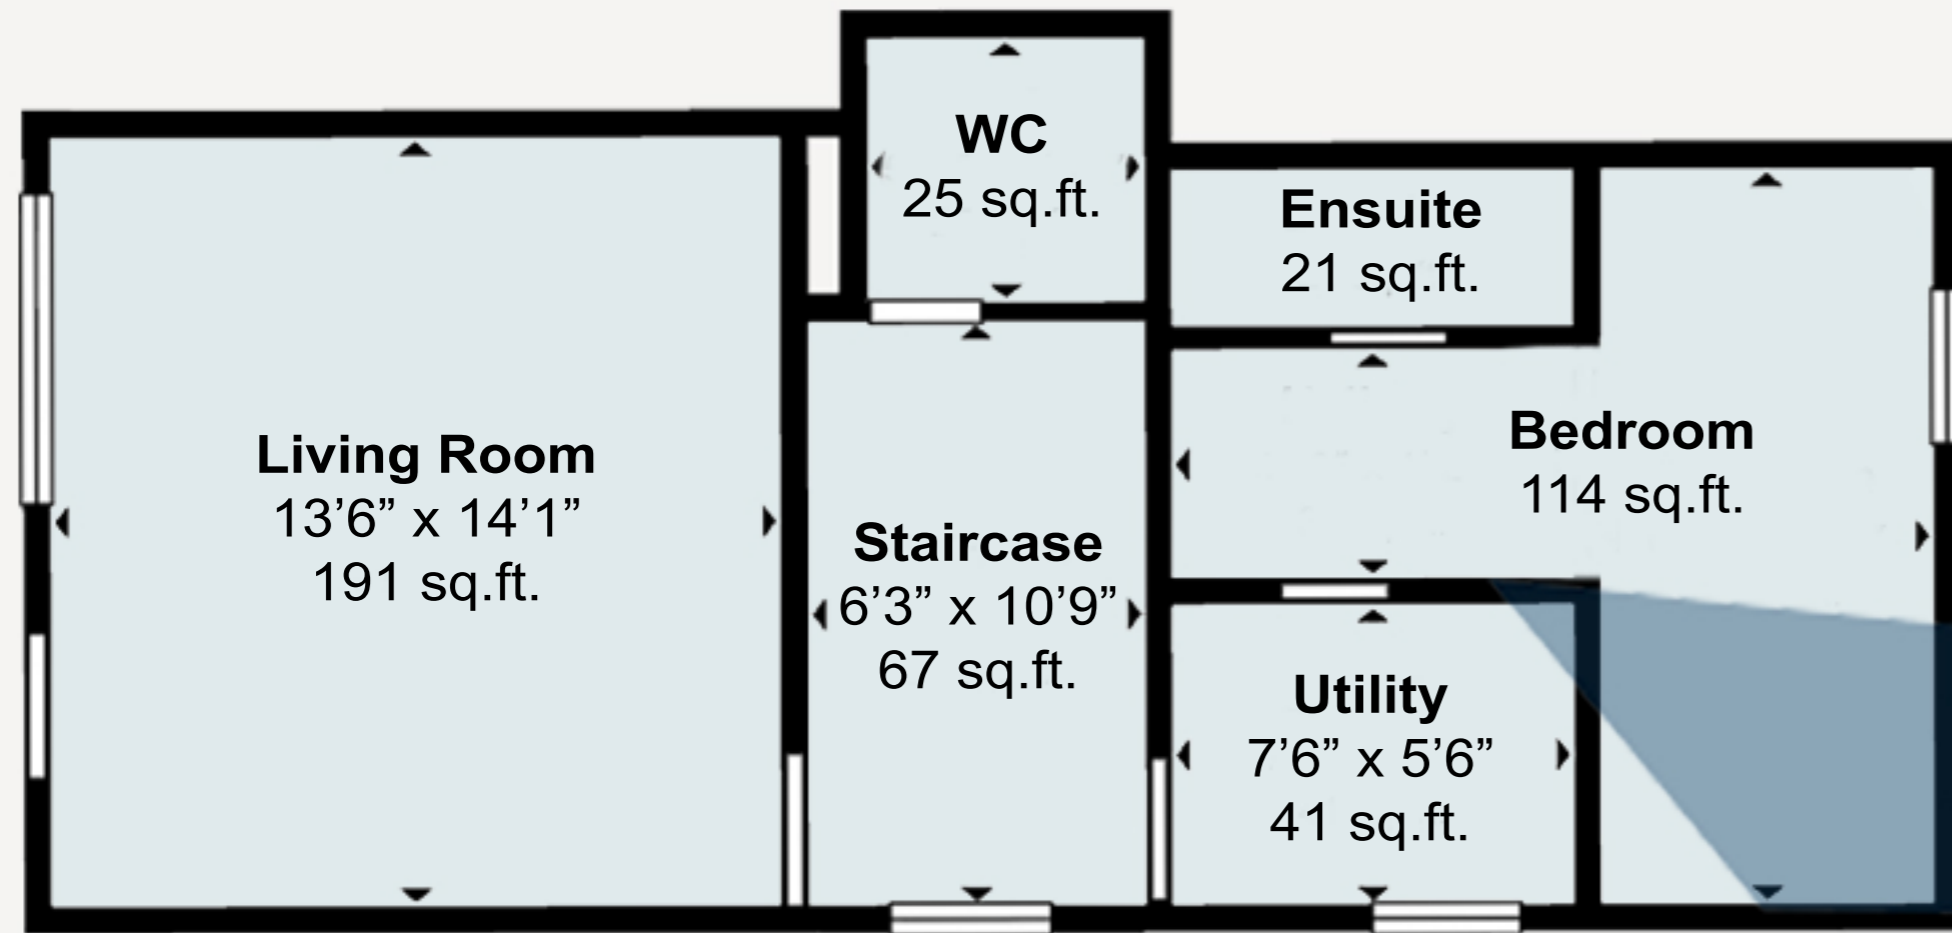

Ermine Street, Huntingdon, PE29 3EX

LOWER GROUND FLOOR

GROUND FLOOR

FIRST FLOOR

SECOND FLOOR

Ermine Street, Hungtindon

Lower Ground Floor - 459 sq. ft.

Ground Floor - 516 sq.ft.

First Floor - 506 sq.ft

Second Floor - 260 sq. ft.

Total Area - 1,741 sq.ft.

Disclaimer: Floor plan is for illustrative purposes only and may not be to scale. Measurements and layouts are approximate and should be independently verified. No guarantee is given on the accuracy of the information provided.