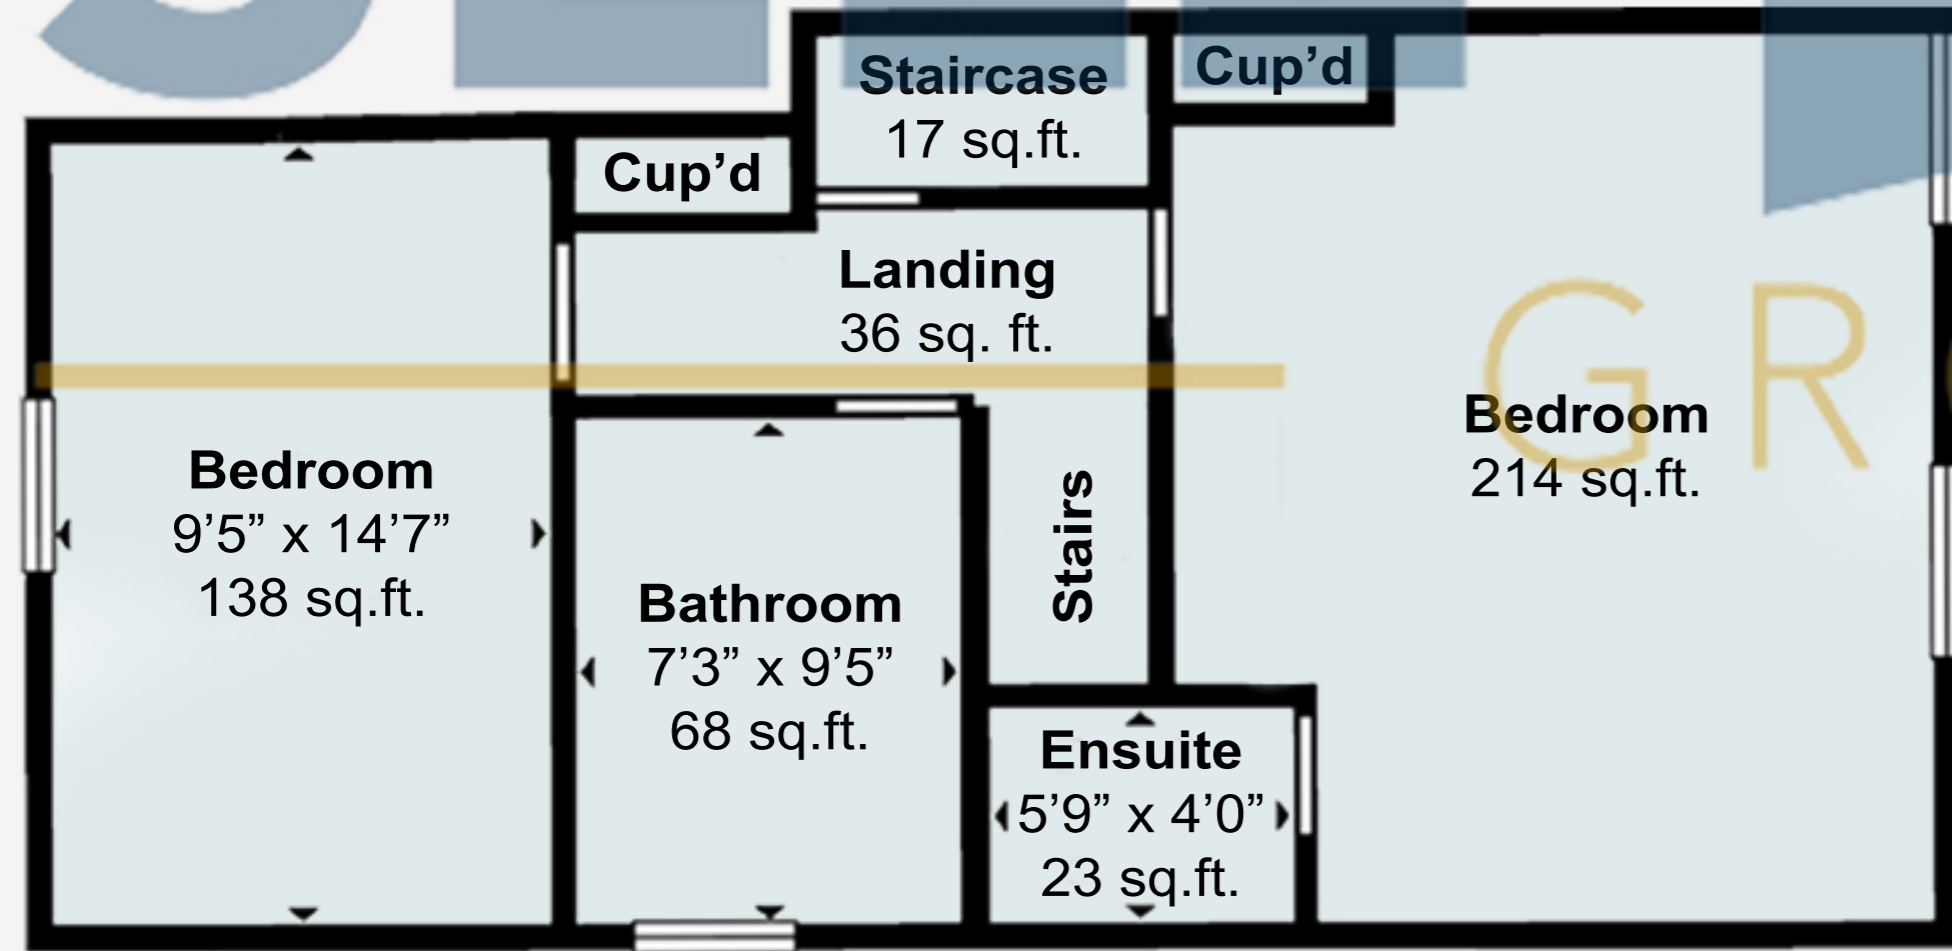

Ermine Street, Huntingdon, PE29 3EX

LOWER GROUND FLOOR

GROUND FLOOR

FIRST FLOOR

SECOND FLOOR

Ermine Street, Hungtindon

Lower Ground Floor - 459 sq. ft.

Ground Floor - 516 sq.ft.

First Floor - 506 sq.ft

Second Floor - 260 sq. ft.

Total Area - 1,741 sq.ft.

Disclaimer: Floor plan is for illustrative purposes only and may not be to scale. Measurements and layouts are approximate and should be independently verified. No guarantee is given on the accuracy of the information provided.